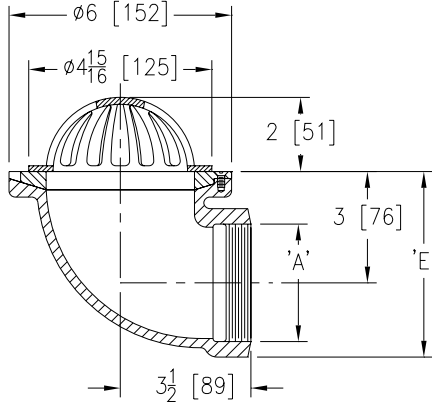

Z185 6" DIAMETER CORNICE DRAIN WITH 90° OUTLET

ENGINEERING SPECIFICATION

Zurn ZRB185 6" diameter cornice drain features Dura-Coated cast iron 90° side outlet body, plain bronze dome, and membrane flashing clamp.

A Pipe Size inches [mm]	Dome Open Area sq in [cm ²]	Approximate Weight lb [kg]
3 [76]	11 [71]	8 [4]
4 [102]		10 [5]

PREFIXES	DESCRIPTION	PIPE SIZE	LIST PRICE
ZRB185*	D.C.C.I. Body with Plain Bronze Dome	3", 4"	719.00
ZN185	D.C.C.I. Body with Polished Nickel Bronze Dome	3", 4"	923.00

OUTLETS (SPECIFY PIPE SIZE IN INCHES AND TYPE OF OUTLET)				
OUTLET TYPE		OUTLET DESIGNATION (PIPE SIZE/OUTLET TYPE)	E BODY HT. DIM.	ADD
IP	Threaded	3IP	5-1/8"	N/C
		4IP	5-5/8"	N/C

SUFFIXES			
			ADD
-FS	Flat Strainer (ZN)		N/C
-G	Galvanized Cast Iron		168.00
-HD	5-3/4" High Dome	ZRB	84.00
		ZN	109.00
-VP	Vandal-Proof Secured Top		58.00
-45	45° Side Outlet Body		N/C

SEE LEGACY ADDENDUM ON PAGE 369 FOR MORE INFORMATION

Z187 6" X 7" OR 8" X 12" OBLIQUE SCUPPER DRAIN

ENGINEERING SPECIFICATION

Zurn Z187 6" x 7" or 8" x 12" scupper drain features Dura-Coated cast iron body with reversible back or bottom outlet, oblique aluminum grate with 90° combination frame, and membrane flashing clamp.