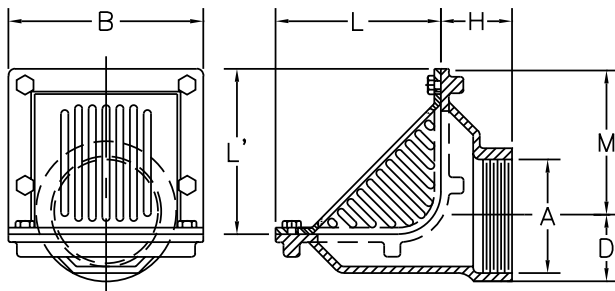

OUTLETS (SPECIFY PIPE SIZE IN INCHES AND TYPE OF OUTLET)				
OUTLET TYPE		OUTLET DESIGNATION (PIPE SIZE/OUTLET TYPE)	E BODY HT. DIM.	ADD
IP	Threaded	3IP	5-1/8"	N/C
		4IP	5-5/8"	N/C

SUFFIXES			
			ADD
-FS	Flat Strainer (ZN)		N/C
-G	Galvanized Cast Iron		168.00
-HD	5-3/4" High Dome	ZRB	84.00
		ZN	109.00
-VP	Vandal-Proof Secured Top		58.00
-45	45° Side Outlet Body		N/C

SEE LEGACY ADDENDUM ON PAGE 369 FOR MORE INFORMATION

Z187 6" X 7" OR 8" X 12" OBLIQUE SCUPPER DRAIN

ENGINEERING SPECIFICATION

Zurn Z187 6" x 7" or 8" x 12" scupper drain features Dura-Coated cast iron body with reversible back or bottom outlet, oblique aluminum grate with 90° combination frame, and membrane flashing clamp.

Dimensions in inches [mm]					Grate Open Area sq in [cm ²]	Approximate Weight lb [kg]
A	B	H	L	M		
2 [51]	7-1/2 [191]	2-3/4 [70]	6-3/8 [162]	6-11/16 [170]	31 [200]	22 [10]
3 [76]				6-5/32 [156]		20 [9]
4 [102]	5-5/8 [143]	20 [9]				
6 [152]	12-1/2 [318]	3-1/2 [89]	8-3/8 [213]	7-3/8 [187]	72 [465]	32 [15]
8 [203]				6-3/8 [162]		33 [15]

PREFIXES	DESCRIPTION	PIPE SIZE	LIST PRICE
Z187*	D.C.C.I. Body with Grate	2", 3", 4" 6", 8"	618.00 1,199.00
ZN187	D.C.C.I. Body with Polished Nickel Bronze Grate	2", 3", 4" 6", 8"	1,625.00 2,205.00

OUTLETS (SPECIFY PIPE SIZE IN INCHES AND TYPE OF OUTLET)				
OUTLET TYPE		OUTLET DESIGNATION (PIPE SIZE/OUTLET TYPE)	E BODY HT. DIM.	ADD
IP	Threaded	2IP, 3IP, 4IP	8-3/16"	N/C
		6IP, 8IP	11"	N/C